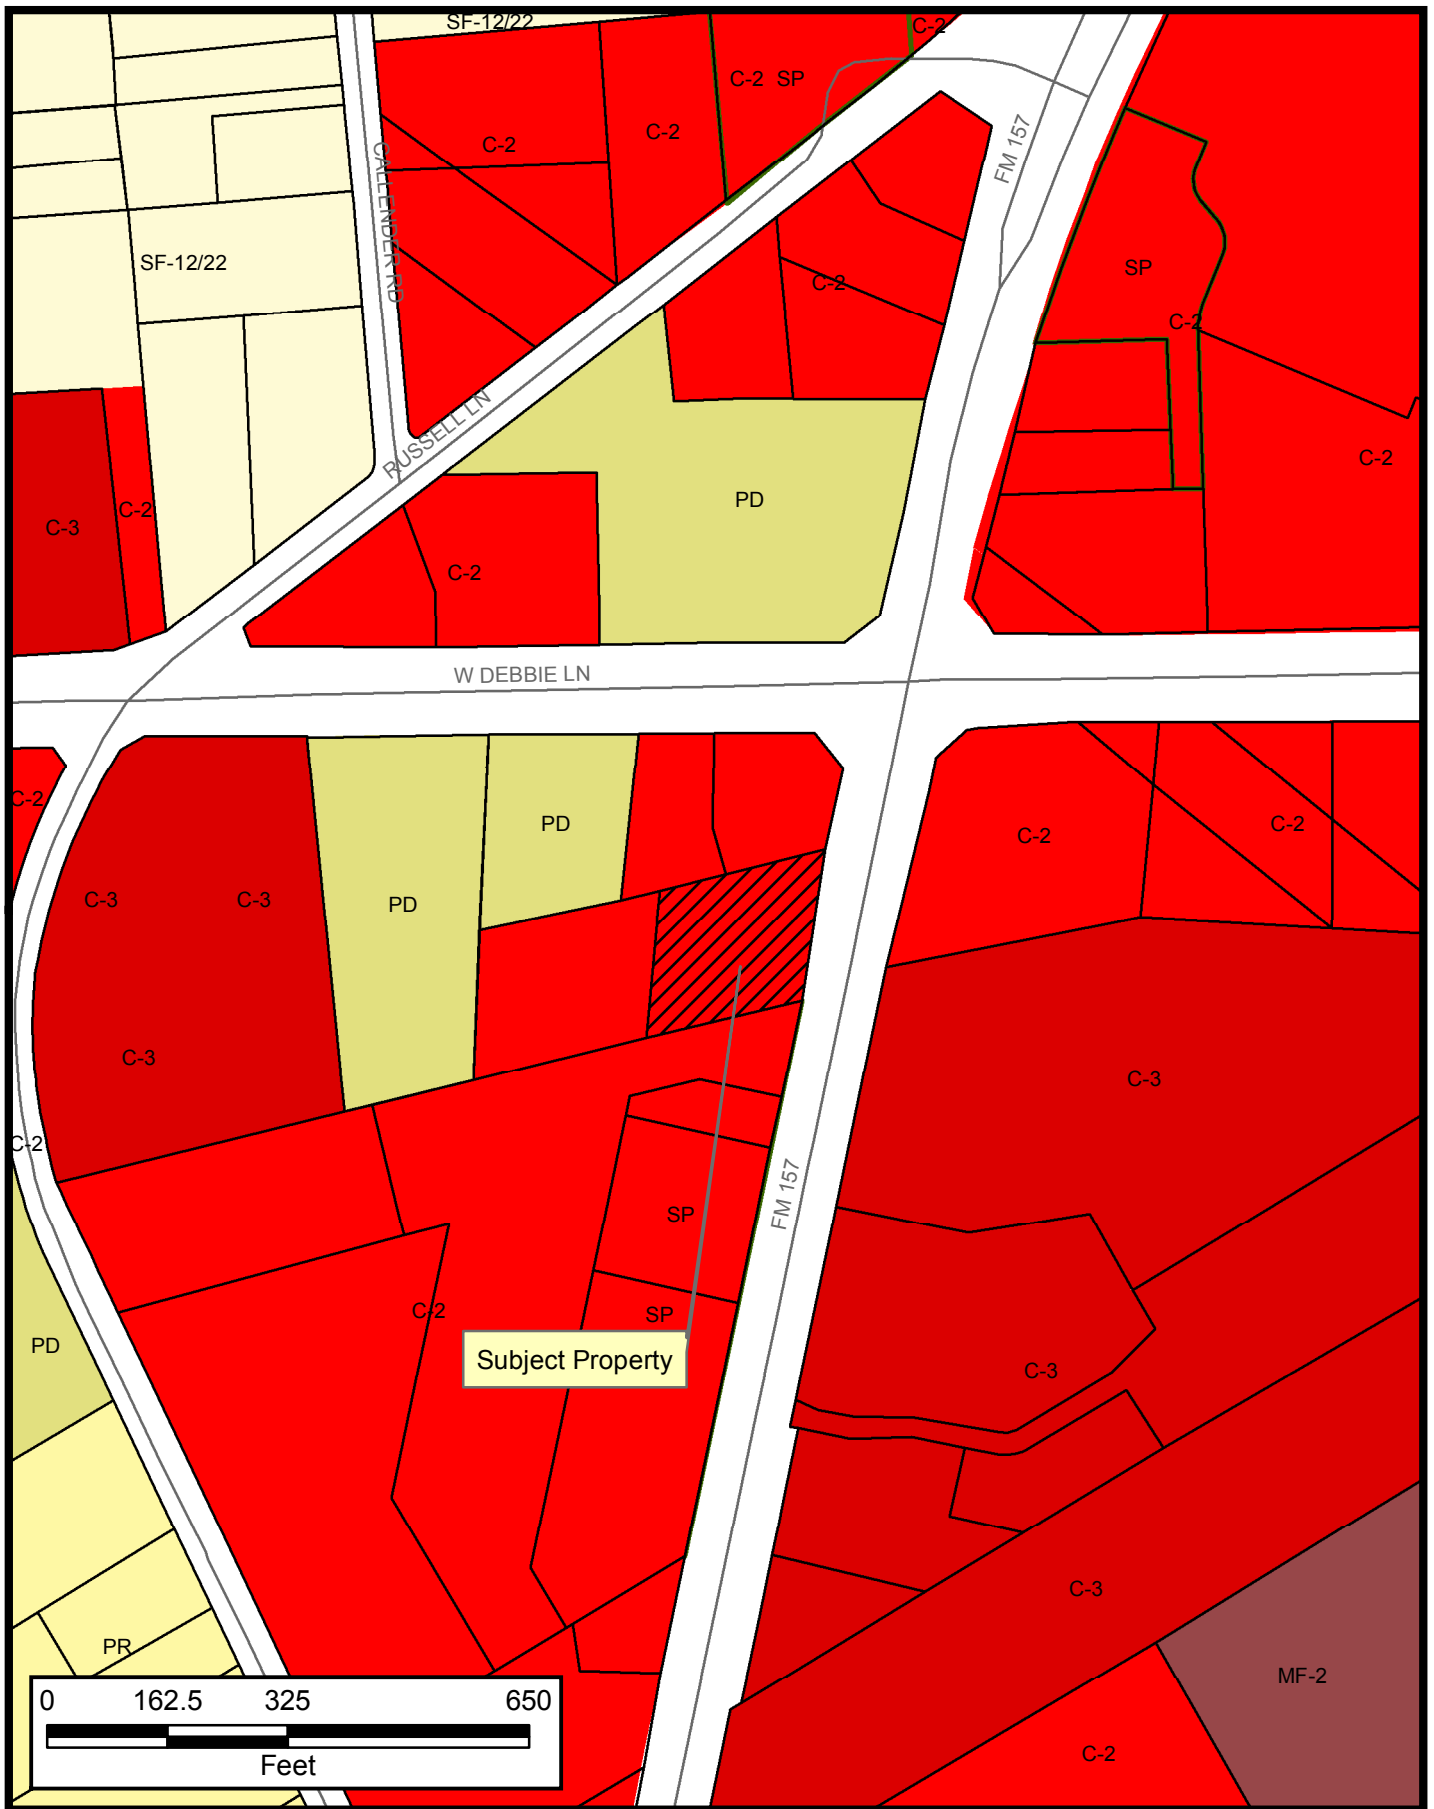

Subject Property

ZC#18-017

This information is for illustrative purposes only. Not for design or development purposes. Site-specific studies may be required to obtain accurate feature locations. Every effort is made to ensure the information displayed here is accurate; however, the City of Mansfield makes no claims to its accuracy or completeness.

6/22/2018

ZC#18-017

This information is for illustrative purposes only. Not for design or development purposes. Site-specific studies may be required to obtain accurate feature locations. Every effort is made to ensure the information displayed here is accurate; however, the City of Mansfield makes no claims to its accuracy or completeness.

6/22/2018

Property Owner Notification for ZC#18-017

LEGAL DESC 1	LEGAL DESC 2	OWNER NAME	OWNER ADDRESS	CITY	ZIP
GENTRY, NORMAN L ADDITION	BLK 1	CUBESMART LP	PO BOX 320099	ALEXANDRIA, VA	22320
GENTRY, NORMAN L ADDITION	BLK 1	PATTERSON, JOHN E & CANDY L	790 NEWT PATTERSON RD	MANSFIELD, TX	76063-6326
GENTRY, NORMAN L ADDITION	BLK 1	OLA ALEXANDER LP	4910 DUBLIN CREEK LN	ALLEN, TX	75002
GOLDEN ACRES ADDITION	BLK 1	WEST DEB-157 LLC	514 OAK FOREST CT	KENNEDALE, TX	76060
OAKDALE ADDITION-MANSFIELD	BLK 5	O'REILLY AUTO ENTERPRISES LLC	233 S PATTERSON AVE	SPRINGFIELD, MO	65802-2298
OAKDALE ADDITION-MANSFIELD	BLK 5	AUTOZONE TEXAS L P	PO BOX 2198	MEMPHIS, TN	38101-2198
OAKDALE ADDITION-MANSFIELD	BLK 5	TAN, RICHARD	1204 CHESAPEAKE DR	MANSFIELD, TX	76063
OAKDALE ADDITION-MANSFIELD	BLK 5	HART SYSTEMS INC	PO BOX 40888	FORT WORTH, TX	76140-0888
OAKDALE ADDITION-MANSFIELD	BLK 5	JALALI, MOHAMMAD	PO BOX 14552	ARLINGTON, TX	76094-1552
PAYLESS ADDITION (MANSFIELD)	BLK 1	NORRIS TEXAS PROPERTIES LLC	1580 HWY 157 N	MANSFIELD, TX	76063-3918