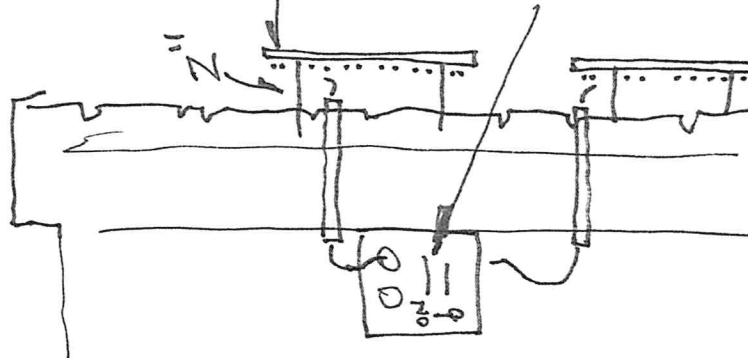

ALL EXPOSED NEON  
SIGNS U/L LABELED

BREWERY

13' 6"

30"

LETTER BACK IS HARD FASTENED TO 1/2" X 1/2" X 3/16 ANGLE IRON TRUSS FRAME PRIMED AND PAINTED TO LOOK LIKE RUST

ALUMINUM "H" BOX STYLE CHANNEL LETTERS W/ LED CLEAR BULBS 11 WATT FAUX PAINTED TO BE GALVANIZED METAL WITH HINTS OF FADED RED PAINT. SIGN IS U/L LABELED

LAG BOLT OR THRU BOLT

120 V  
JUMPER TO NEXT LETTER  
IN LIQUID TIGHT CONDUIT

FLAT CUT OUT ALUMINUM PLATE PAINTED w/  
 MODERN MASTERS "RUST" FAUX PAINT  
 STUD MOUNTED w/ ORANGE LED HALO

LED POWER SUPPLY  
 BEHIND WALL IN  
 U/L ENCLOSURE w/  
 DISCONNECT SWITCH

.080 ALUMINUM REVERSED CHANNEL LETTERS  
 PAINTED BRIGHT RED  
 18MM ROSE NEON EXPOSED SKELETAL STYLE.  
 ALL CONNECTIONS MADE THRU P/K HOUSINGS.

LETTERS BOLTED TO SIGN CABINET w/ 1/4 x 20 x 1" BOLTS.  
 SIGN CABINET: STEEL FRAME w/.063 BRIGHT RED  
 ALUMINUM SKIN, PAINTED GRAPHICS IN WHITE  
 "BURGER COMPANY" w/ 15 MM WHITE NEON  
 120V NEON TRANSFORMER HOUSED IN  
 SIGN CABINET w/ DISCONNECT SWITCH  
 \* SIGN IS U/L LABELED

109 5 MAIN ST. MANSFIELD 76063

ALUMINUM PAN CUTOUT W/ REVERSE CHANNEL  
 PAINTED IN DETAIL  
 SKELETAL NEON MOUNTED TO BORDER OF  
 SODA JERK. 4 ANIMATED ICE CREAM BALLS.  
 FREE FLYING BALLS AND ARM ARE SUPPORTED  
 BY AN ANGLE IRON FRAME PAINTED TO MATCH BUILDING.  
 SIGN CABINET W/ RADIUS BULL NOSE ENDS.  
 FULLY CONTAINS ALL TRANSFORMERS ETC.  
 AND WIRING. WITH A DISCONNECT SWITCH.  
 ALL NEON CONNECTIONS ARE MADE THRU P/K  
 HOUSINGS WIRED FROM WITH IN.  
 \* GRAPHICS ARE HIGH GLOSS ENAMEL TO RESEMBLE  
 PORCELAIN ENAMEL  
 SIGN IS W/L LISTED.