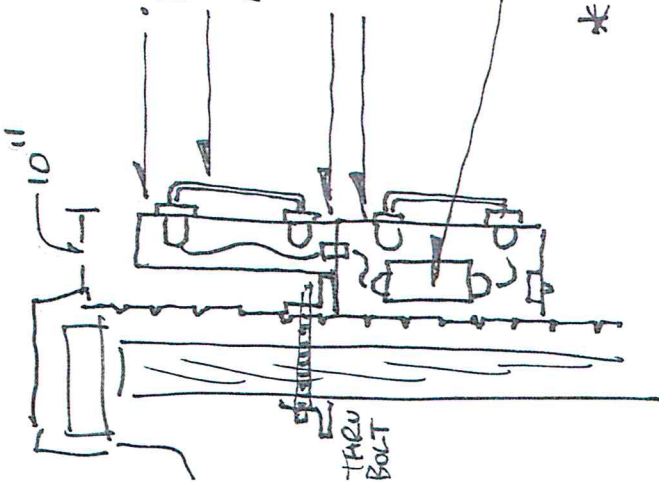

ALL EXPOSED NEON  
SIGNS U/L LABELED

BREWERY

13' 6"

30"

LETTER BACK IS HARD FASTENED TO 1/2" X 1/2" X 3/16 ANGLE IRON TRUSS FRAME PRIMED AND PAINTED TO LOOK LIKE RUST

ALUMINUM "H" BOX STYLE CHANNEL LETTERS W/ LED CLEAR BULBS 11 WATT FAUX PAINTED TO BE GALVANIZED METAL WITH HINTS OF FADED RED PAINT. SIGN IS U/L LABELED

LAG BOLT OR THRU BOLT

120 V  
JUMPER TO NEXT LETTER  
IN LIQUID TIGHT CONDUIT

FLAT CUT OUT ALUMINUM PLATE PAINTED w/  
 MODERN MASTERS "RUST" FAUX PAINT  
 STUD MOUNTED w/ ORANGE LED HALO

LED POWER SUPPLY  
 BEHIND WALL IN  
 U/L ENCLOSURE w/  
 DISCONNECT SWITCH

.080 ALUMINUM REVERSED CHANNEL LETTERS  
 PAINTED BRIGHT RED  
 18MM ROSE NEON EXPOSED SKELETAL STYLE.  
 ALL CONNECTIONS MADE THRU P/K HOUSINGS.

LETTERS BOLTED TO SIGN CABINET w/ 1/4 x 20 x 1" BOLTS.  
 SIGN CABINET: STEEL FRAME w/.063 BRIGHT RED  
 ALUMINUM SKIN, PAINTED GRAPHICS IN WHITE  
 "BURGER COMPANY" w/ 15 MM WHITE NEON  
 120V NEON TRANSFORMER HOUSED IN  
 SIGN CABINET w/ DISCONNECT SWITCH  
 \* SIGN IS U/L LABELED

109 5 MAIN ST. MANSFIELD 76063

ALUMINUM PAN CUTOUT W/ REVERSE CHANNEL  
 PAINTED IN DETAIL  
 SKELETAL NEON MOUNTED TO BORDER OF  
 SODA JERK. 4 ANIMATED ICE CREAM BALLS.  
 FREE FLYING BALLS AND ARM ARE SUPPORTED  
 BY AN ANGLE IRON FRAME PAINTED TO MATCH BUILDING.  
 SIGN CABINET W/ RADIUS BULL NOSE ENDS.  
 FULLY CONTAINS ALL TRANSFORMERS ETC.  
 AND WIRING. WITH A DISCONNECT SWITCH.  
 ALL NEON CONNECTIONS ARE MADE THRU P/K  
 HOUSINGS WIRED FROM WITH IN.  
 \* GRAPHICS ARE HIGH GLOSS ENAMEL TO RESEMBLE  
 PORCELAIN ENAMEL  
 SIGN IS W/L LISTED.