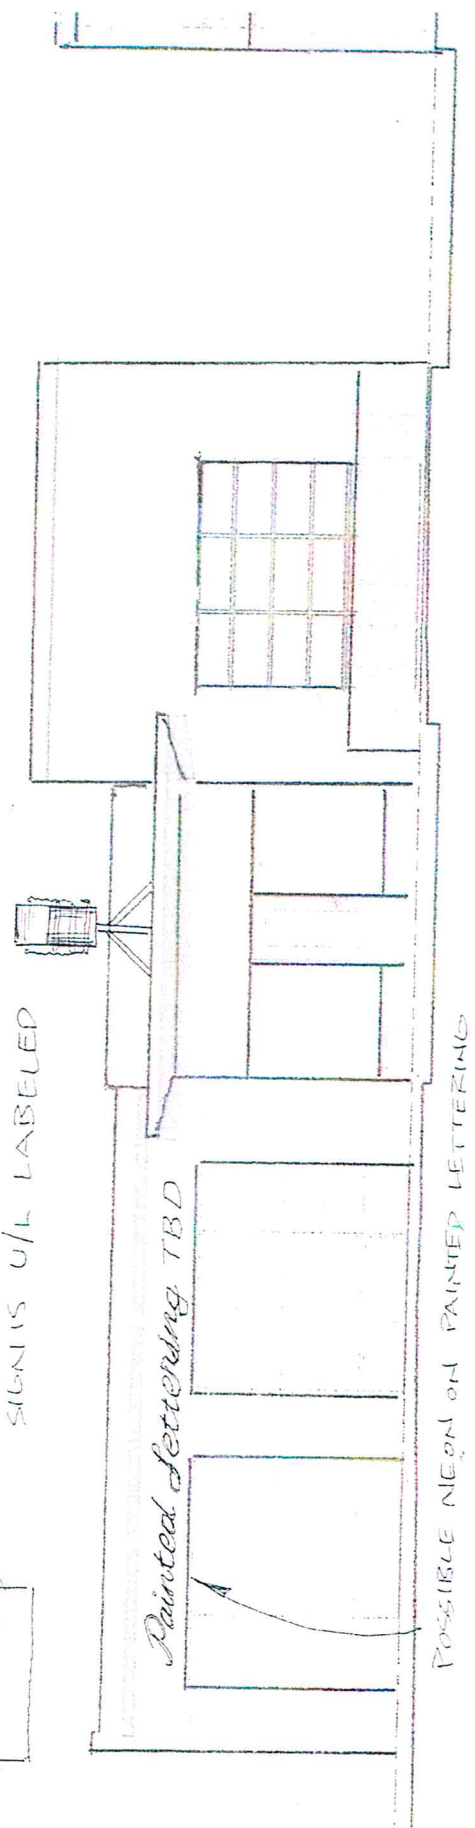

ALUMINUM FABRICATED  
SIGN CABINET W/ HIGH GLOSS  
ENAMEL TO FAUX PORCELAIN ENAMEL  
ALL NEON CONNECTIONS PENETRATE  
THRU GLASS P/K HOUSINGS  
120V NEON TRANSFORMERS  
CONTAINED WITHIN TOTALING  
15 AMPS  
ALL EXPOSED NEON  
SIGNS U/L LABELED

ALUMINUM FABRICATED  
SIGN CABINET W/ HIGH GLOSS  
ENAMEL TO FAUX PORCELAIN ENAMEL  
ALL NEON CONNECTIONS PENITRATE  
THRU GLASS P/K HOUSINGS

120V NEON TRANSFORMERS  
CONTAINED WITHIN TOTALING  
15 AMPS

ALL EXPOSED NEON  
SIGNS U/L LABELED

BREWERY

13' 6"

30"

LETTER BACK IS HARD FASTENED TO 1/2" X 1/2" X 3/16 ANGLE IRON TRUSS FRAME PRIMED AND PAINTED TO LOOK LIKE RUST

ALUMINUM "H" BOX STYLE CHANNEL LETTERS W/ LED CLEAR BULBS 11 WATT FAUX PAINTED TO BE GALVANIZED METAL WITH HINTS OF FADED RED PAINT. SIGN IS U/L LABELED

.080 ALUMINUM REVERSED CHANNEL LETTERS  
 PAINTED BRIGHT RED  
 18MM ROSE NEON EXPOSED SKELETAL STYLE.  
 ALL CONNECTIONS MADE THRU P/K HOUSINGS.

LETTERS BOLTED TO SIGN CABINET w/ 1/4 x 20 x 1" BOLTS.  
 SIGN CABINET: STEEL FRAME w/.063 BRIGHT RED  
 ALUMINUM SKIN, PAINTED GRAPHICS IN WHITE  
 "BURGER COMPANY" w/ 15 MM WHITE NEON  
 120V NEON TRANSFORMER HOUSED IN  
 SIGN CABINET w/ DISCONNECT SWITCH  
 \* SIGN IS U/L LABELED