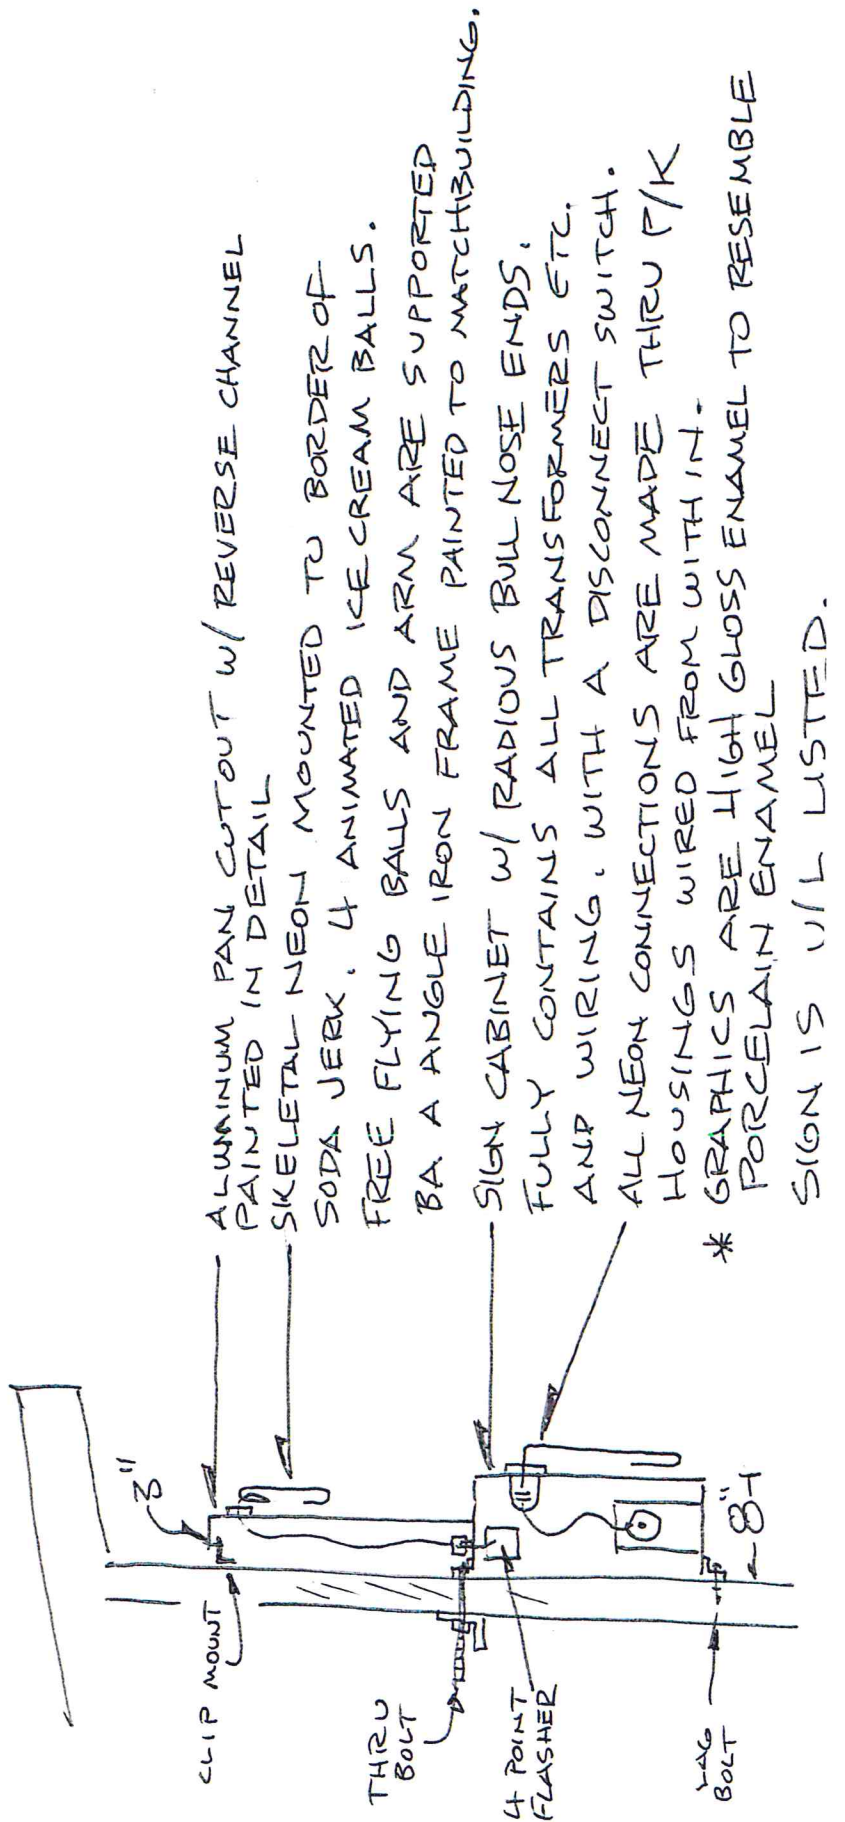

ALL EXPOSED NEON  
SIGNS U/L LABELED

BREWERY

13' 6"

30"

LETTER BACK IS HARD FASTENED TO 1/2" X 1/2" X 3/16 ANGLE IRON TRUSS FRAME PRIMED AND PAINTED TO LOOK LIKE RUST

ALUMINUM "H" BOX STYLE CHANNEL LETTERS W/ LED CLEAR BULBS 11 WATT FAUX PAINTED TO BE GALVANIZED METAL WITH HINTS OF FADED RED PAINT. SIGN IS U/L LABELED

LAG BOLT OR THRU BOLT

120 V  
JUMPER TO NEXT LETTER  
IN LIQUID TIGHT CONDUIT

FLAT CUT OUT ALUMINUM PLATE PAINTED w/  
 MODERN MASTERS "RUST" FAUX PAINT  
 STUD MOUNTED w/ ORANGE LED HALO

LED POWER SUPPLY  
 BEHIND WALL IN  
 U/L ENCLOSURE w/  
 DISCONNECT SWITCH

.080 ALUMINUM REVERSED CHANNEL LETTERS  
 PAINTED BRIGHT RED  
 18MM ROSE NEON EXPOSED SKELETAL STYLE.  
 ALL CONNECTIONS MADE THRU P/K HOUSINGS.

LETTERS BOLTED TO SIGN CABINET w/ 1/4 x 20 x 1" BOLTS.  
 SIGN CABINET: STEEL FRAME w/.063 BRIGHT RED  
 ALUMINUM SKIN, PAINTED GRAPHICS IN WHITE  
 "BURGER COMPANY" w/ 15 MM WHITE NEON  
 120V NEON TRANSFORMER HOUSED IN  
 SIGN CABINET w/ DISCONNECT SWITCH  
 \* SIGN IS U/L LABELED

109 5 MAIN ST. MANSFIELD 76063

ALUMINUM PAN CUTOUT W/ REVERSE CHANNEL  
 PAINTED IN DETAIL  
 SKELETAL NEON MOUNTED TO BORDER OF  
 SODA JERK. 4 ANIMATED ICE CREAM BALLS.  
 FREE FLYING BALLS AND ARM ARE SUPPORTED  
 BY AN ANGLE IRON FRAME PAINTED TO MATCH BUILDING.  
 SIGN CABINET W/ RADIUS BULL NOSE ENDS.  
 FULLY CONTAINS ALL TRANSFORMERS ETC.  
 AND WIRING. WITH A DISCONNECT SWITCH.  
 ALL NEON CONNECTIONS ARE MADE THRU P/K  
 HOUSINGS WIRED FROM WITH IN.  
 \* GRAPHICS ARE HIGH GLOSS ENAMEL TO RESEMBLE  
 PORCELAIN ENAMEL  
 SIGN IS W/L LISTED.