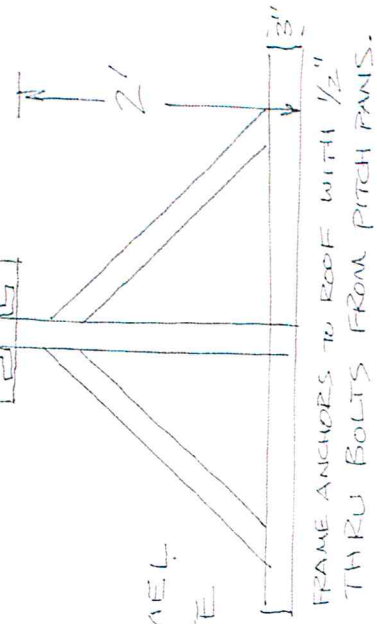

ALUMINUM FABRICATED  
SIGN CABINET W/ HIGH GLOSS  
ENAMEL TO FAUX PORCELAIN ENAMEL  
ALL NEON CONNECTIONS PENETRATE  
THRU GLASS P/K HOUSINGS  
120V NEON TRANSFORMERS  
CONTAINED WITHIN TOTALING  
15 AMPS  
ALL EXPOSED NEON  
SIGNS U/L LABELED

ALUMINUM FABRICATED  
SIGN CABINET W/ HIGH GLOSS  
ENAMEL TO FAUX PORCELAIN ENAMEL  
ALL NEON CONNECTIONS PENITRATE  
THRU GLASS P/K HOUSINGS

120V NEON TRANSFORMERS  
CONTAINED WITHIN TOTALING  
15 AMPS

ALL EXPOSED NEON  
SIGNS U/L LABELED

BREWERY

13' 6"

30"

LETTER BACK IS HARD FASTENED TO 1/2" X 1/2" X 3/16 ANGLE IRON TRUSS FRAME PRIMED AND PAINTED TO LOOK LIKE RUST

ALUMINUM "H" BOX STYLE CHANNEL LETTERS W/ LED CLEAR BULBS 11 WATT FAUX PAINTED TO BE GALVANIZED METAL WITH HINTS OF FADED RED PAINT. SIGN IS U/L LABELED

109 5 MAIN ST. MANSFIELD 76063

ALUMINUM PAN CUTOUT W/ REVERSE CHANNEL  
 PAINTED IN DETAIL  
 SKELETAL NEON MOUNTED TO BORDER OF  
 SODA JERK. 4 ANIMATED ICE CREAM BALLS.  
 FREE FLYING BALLS AND ARM ARE SUPPORTED  
 BY AN ANGLE IRON FRAME PAINTED TO MATCH BUILDING.  
 SIGN CABINET W/ RADIUS BULL NOSE ENDS.  
 FULLY CONTAINS ALL TRANSFORMERS ETC.  
 AND WIRING. WITH A DISCONNECT SWITCH.  
 ALL NEON CONNECTIONS ARE MADE THRU P/K  
 HOUSINGS WIRED FROM WITH IN.  
 \* GRAPHICS ARE HIGH GLOSS ENAMEL TO RESEMBLE  
 PORCELAIN ENAMEL  
 SIGN IS W/L LISTED.