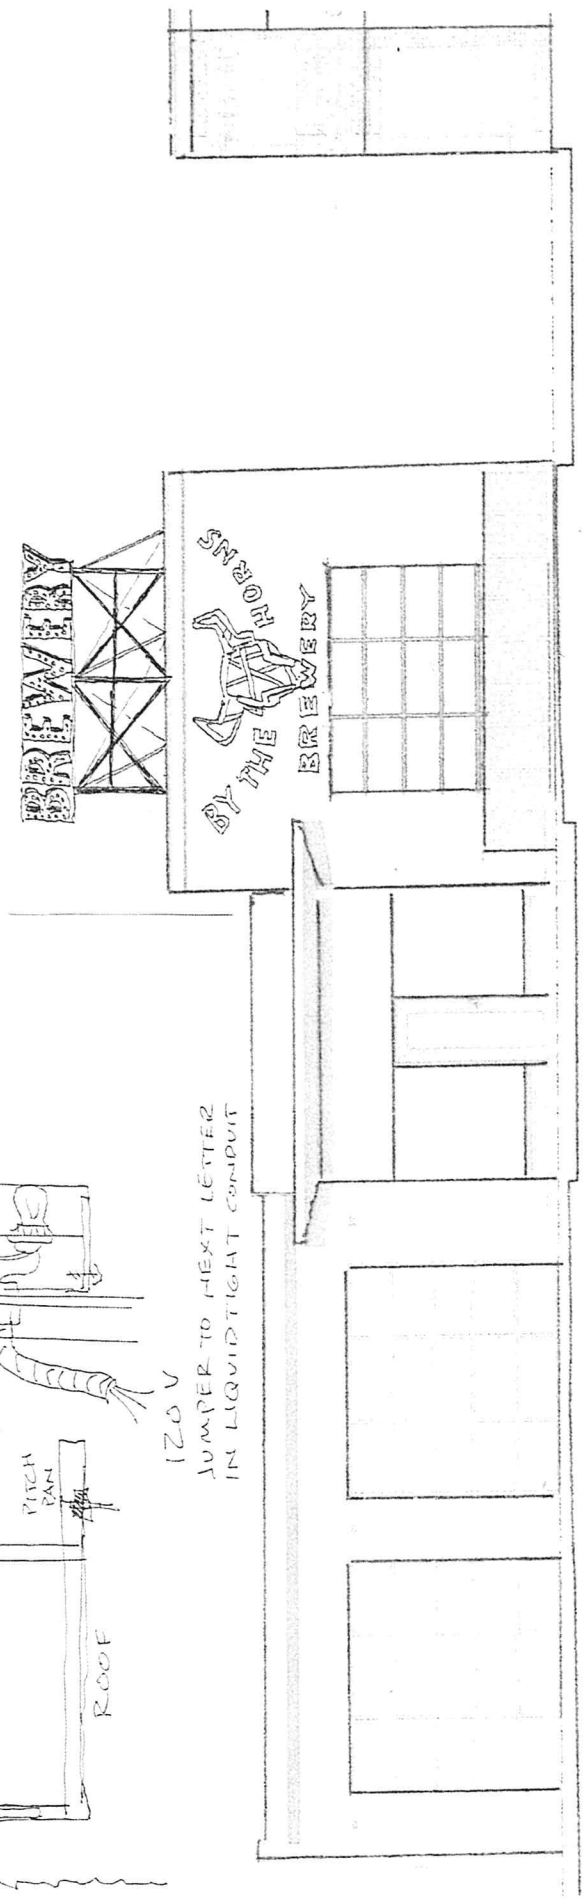

ALUMINUM FABRICATED  
SIGN CABINET W/ HIGH GLOSS  
ENAMEL TO FAUX PORCELAIN ENAMEL  
ALL NEON CONNECTIONS PENETRATE  
THRU GLASS P/K HOUSINGS  
120V NEON TRANSFORMERS  
CONTAINED WITHIN TOTALING  
15 AMPS  
ALL EXPOSED NEON  
SIGNS U/L LABELED

ALL EXPOSED NEON  
SIGNS U/L LABELED

BREWERY

13' 6"

30"

LETTER BACK IS HARD FASTENED TO 1/2" X 1/2" X 3/16 ANGLE IRON TRUSS FRAME PRIMED AND PAINTED TO LOOK LIKE RUST

ALUMINUM "H" BOX STYLE CHANNEL LETTERS W/ LED CLEAR BULBS 11 WATT FAUX PAINTED TO BE GALVANIZED METAL WITH HINTS OF FADED RED PAINT. SIGN IS U/L LABELED

LAG BOLT OR THRU BOLT

120 V  
JUMPER TO NEXT LETTER  
IN LIQUID TIGHT CONDUIT

FLAT CUT OUT ALUMINUM PLATE PAINTED w/  
 MODERN MASTERS "RUST" FAUX PAINT  
 STUD MOUNTED w/ ORANGE LED HALO

LED POWER SUPPLY  
 BEHIND WALL IN  
 U/L ENCLOSURE w/  
 DISCONNECT SWITCH

.080 ALUMINUM REVERSED CHANNEL LETTERS  
 PAINTED BRIGHT RED  
 18MM ROSE NEON EXPOSED SKELETAL STYLE.  
 ALL CONNECTIONS MADE THRU P/K HOUSINGS.

LETTERS BOLTED TO SIGN CABINET w/ 1/4 x 20 x 1" BOLTS.  
 SIGN CABINET: STEEL FRAME w/.063 BRIGHT RED  
 ALUMINUM SKIN, PAINTED GRAPHICS IN WHITE  
 "BURGER COMPANY" w/ 15 MM WHITE NEON  
 120V NEON TRANSFORMER HOUSED IN  
 SIGN CABINET w/ DISCONNECT SWITCH  
 \* SIGN IS U/L LABELED