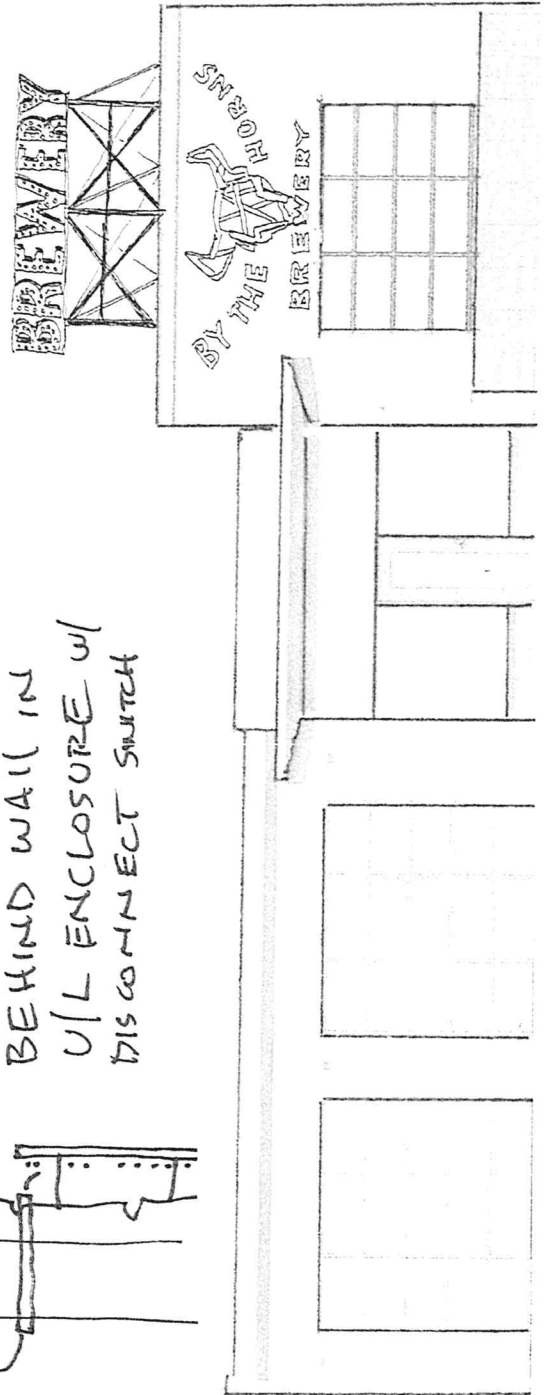

ALL EXPOSED NEON  
SIGNS U/L LABELED

BREWERY

13' 6"

30"

LETTER BACK IS HARD FASTENED TO 1/2" X 1/2" X 3/16 ANGLE IRON TRUSS FRAME PRIMED AND PAINTED TO LOOK LIKE RUST

ALUMINUM "H" BOX STYLE CHANNEL LETTERS W/ LED CLEAR BULBS 11 WATT FAUX PAINTED TO BE GALVANIZED METAL WITH HINTS OF FADED RED PAINT. SIGN IS U/L LABELED

LAG BOLT OR THRU BOLT

120 V  
JUMPER TO NEXT LETTER  
IN LIQUID TIGHT CONDUIT

FLAT CUT OUT ALUMINUM PLATE PAINTED w/  
 MODERN MASTERS "RUST" FAUX PAINT  
 STUD MOUNTED w/ ORANGE LED HALO

LED POWER SUPPLY  
 BEHIND WALL IN  
 U/L ENCLOSURE w/  
 DISCONNECT SWITCH

.080 ALUMINUM REVERSED CHANNEL LETTERS  
 PAINTED BRIGHT RED  
 18MM ROSE NEON EXPOSED SKELETAL STYLE.  
 ALL CONNECTIONS MADE THRU P/K HOUSINGS.

LETTERS BOLTED TO SIGN CABINET w/ 1/4 x 20 x 1" BOLTS.  
 SIGN CABINET: STEEL FRAME w/.063 BRIGHT RED  
 ALUMINUM SKIN, PAINTED GRAPHICS IN WHITE  
 "BURGER COMPANY" w/ 15 MM WHITE NEON  
 120V NEON TRANSFORMER HOUSED IN  
 SIGN CABINET w/ DISCONNECT SWITCH  
 \* SIGN IS U/L LABELED