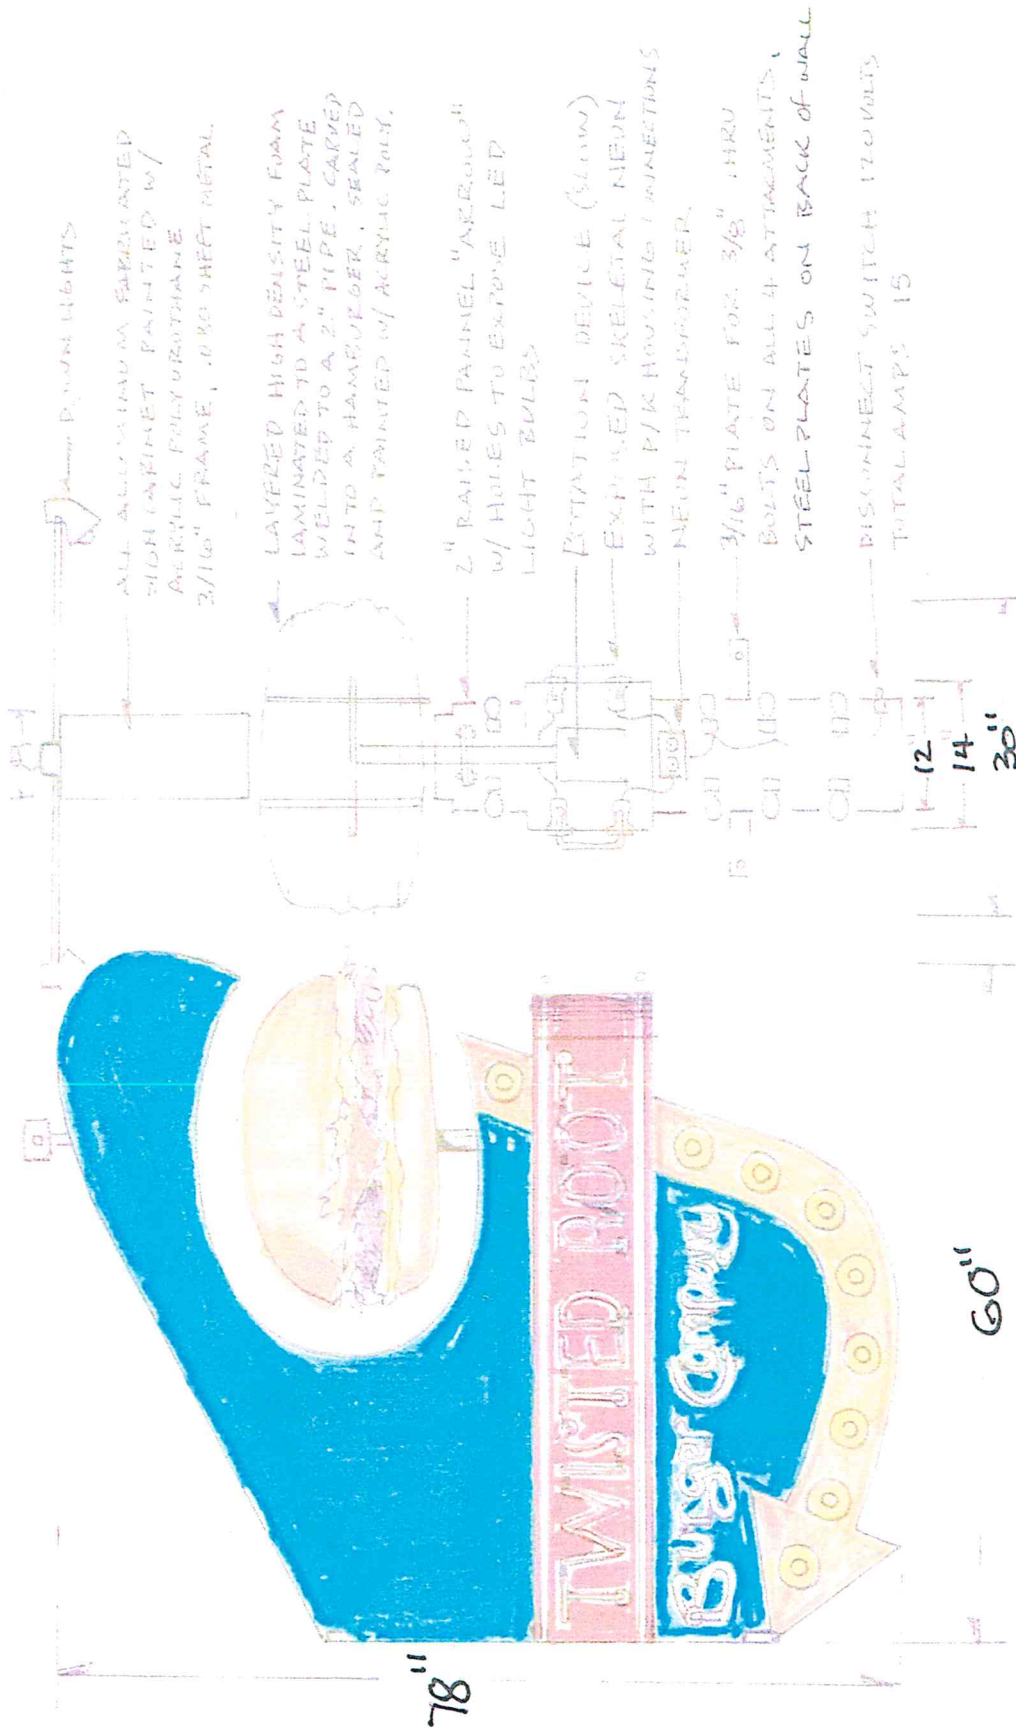

ALL EXPOSED NEON  
SIGNS U/L LABELED

BREWERY

13' 6"

30"

LETTER BACK IS HARD FASTENED TO 1/2" X 1/2" X 3/16 ANGLE IRON TRUSS FRAME PRIMED AND PAINTED TO LOOK LIKE RUST

ALUMINUM "H" BOX STYLE CHANNEL LETTERS W/ LED CLEAR BULBS 11 WATT FAUX PAINTED TO BE GALVANIZED METAL WITH HINTS OF FADED RED PAINT. SIGN IS U/L LABELED

LAG BOLT OR THRU BOLT

120 V  
JUMPER TO NEXT LETTER  
IN LIQUID TIGHT CONDUIT

FLAT CUT OUT ALUMINUM PLATE PAINTED w/  
 MODERN MASTERS "RUST" FAUX PAINT  
 STUD MOUNTED w/ ORANGE LED HALO

LED POWER SUPPLY  
 BEHIND WALL IN  
 U/L ENCLOSURE w/  
 DISCONNECT SWITCH

.080 ALUMINUM REVERSED CHANNEL LETTERS  
 PAINTED BRIGHT RED  
 18MM ROSE NEON EXPOSED SKELETAL STYLE.  
 ALL CONNECTIONS MADE THRU P/K HOUSINGS.

LETTERS BOLTED TO SIGN CABINET w/ 1/4 x 20 x 1" BOLTS.  
 SIGN CABINET: STEEL FRAME w/.063 BRIGHT RED  
 ALUMINUM SKIN, PAINTED GRAPHICS IN WHITE  
 "BURGER COMPANY" w/ 15 MM WHITE NEON  
 120V NEON TRANSFORMER HOUSED IN  
 SIGN CABINET w/ DISCONNECT SWITCH  
 \* SIGN IS U/L LABELED

109 5 MAIN ST. MANSFIELD 76063

ALUMINUM PAN CUTOUT W/ REVERSE CHANNEL  
 PAINTED IN DETAIL  
 SKELETAL NEON MOUNTED TO BORDER OF  
 SODA JERK. 4 ANIMATED ICE CREAM BALLS.  
 FREE FLYING BALLS AND ARM ARE SUPPORTED  
 BY AN ANGLE IRON FRAME PAINTED TO MATCH BUILDING.  
 SIGN CABINET W/ RADIUS BULL NOSE ENDS.  
 FULLY CONTAINS ALL TRANSFORMERS ETC.  
 AND WIRING. WITH A DISCONNECT SWITCH.  
 ALL NEON CONNECTIONS ARE MADE THRU P/K  
 HOUSINGS WIRED FROM WITH IN.  
 \* GRAPHICS ARE HIGH GLOSS ENAMEL TO RESEMBLE  
 PORCELAIN ENAMEL  
 SIGN IS W/L LISTED.