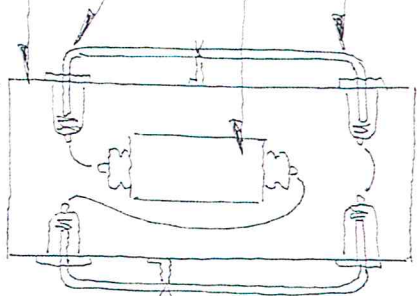

ALUMINUM FABRICATED  
SIGN CABINET W/ HIGH GLOSS  
ENAMEL TO FAUX PORCELAIN ENAMEL  
ALL NEON CONNECTIONS PENETRATE  
THRU GLASS P/K HOUSINGS  
120V NEON TRANSFORMERS  
CONTAINED WITHIN TOTALING  
15 AMPS  
ALL EXPOSED NEON  
SIGNS U/L LABELED

ALUMINUM FABRICATED  
SIGN CABINET W/ HIGH GLOSS  
ENAMEL TO FAUX PORCELAIN ENAMEL  
ALL NEON CONNECTIONS PENITRATE  
THRU GLASS P/K HOUSINGS

120V NEON TRANSFORMERS  
CONTAINED WITHIN TOTALING  
15 AMPS

ALL EXPOSED NEON  
SIGNS U/L LABELED

BREWERY

13' 6"

30"

LETTER BACK IS HARD FASTENED TO 1/2" X 1/2" X 3/16 ANGLE IRON TRUSS FRAME PRIMED AND PAINTED TO LOOK LIKE RUST

ALUMINUM "H" BOX STYLE CHANNEL LETTERS W/ LED CLEAR BULBS 11 WATT FAUX PAINTED TO BE GALVANIZED METAL WITH HINTS OF FADED RED PAINT. SIGN IS U/L LABELED

109 5 MAIN ST. MANSFIELD 76063

ALUMINUM PAN CUTOUT W/ REVERSE CHANNEL  
 PAINTED IN DETAIL  
 SKELETAL NEON MOUNTED TO BORDER OF  
 SODA JERK. 4 ANIMATED ICE CREAM BALLS.  
 FREE FLYING BALLS AND ARM ARE SUPPORTED  
 BY AN ANGLE IRON FRAME PAINTED TO MATCH BUILDING.  
 SIGN CABINET W/ RADIUS BULL NOSE ENDS.  
 FULLY CONTAINS ALL TRANSFORMERS ETC.  
 AND WIRING. WITH A DISCONNECT SWITCH.  
 ALL NEON CONNECTIONS ARE MADE THRU P/K  
 HOUSINGS WIRED FROM WITH IN.  
 \* GRAPHICS ARE HIGH GLOSS ENAMEL TO RESEMBLE  
 PORCELAIN ENAMEL  
 SIGN IS W/L LISTED.