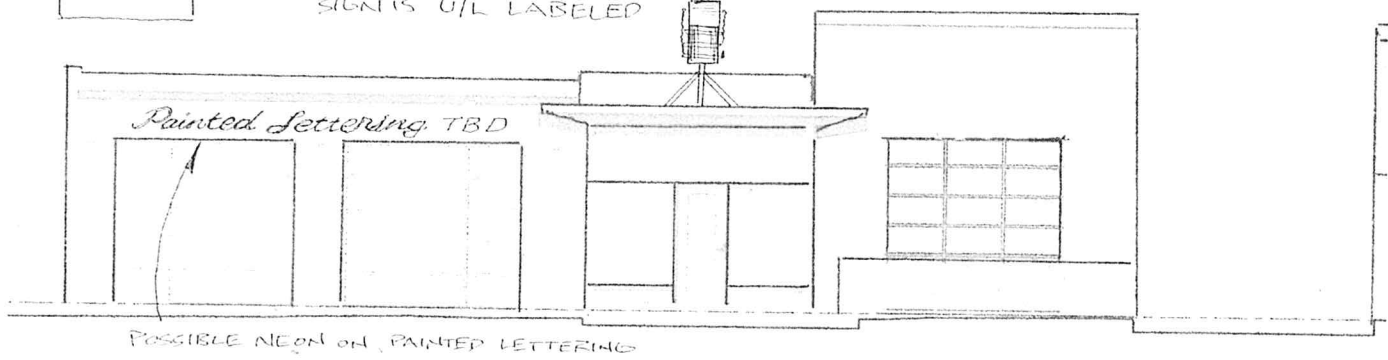

ALUMINUM FABRICATED  
SIGN CABINET W/ HIGH GLOSS  
ENAMEL TO FAUX PORCELAIN ENAMEL  
ALL NEON CONNECTIONS PENETRATE  
THRU GLASS P/K HOUSINGS  
120V NEON TRANSFORMERS  
CONTAINED WITHIN TOTALING  
15 AMPS  
ALL EXPOSED NEON  
SIGNS U/L LABELED

ALUMINUM FABRICATED  
SIGN CABINET W/ HIGH GLOSS  
ENAMEL TO FAUX PORCELAIN ENAMEL  
ALL NEON CONNECTIONS PENITRATE  
THRU GLASS P/K HOUSINGS

120V NEON TRANSFORMERS  
CONTAINED WITHIN TOTALING  
15 AMPS

ALL EXPOSED NEON  
SIGNS U/L LABELED

BREWERY

13' 6"

30"

LETTER BACK IS HARD FASTENED TO 1/2" X 1/2" X 3/16 ANGLE IRON TRUSS FRAME PRIMED AND PAINTED TO LOOK LIKE RUST

ALUMINUM "H" BOX STYLE CHANNEL LETTERS W/ LED CLEAR BULBS 11 WATT FAUX PAINTED TO BE GALVANIZED METAL WITH HINTS OF FADED RED PAINT. SIGN IS U/L LABELED

.080 ALUMINUM REVERSED CHANNEL LETTERS  
 PAINTED BRIGHT RED  
 18MM ROSE NEON EXPOSED SKELETAL STYLE.  
 ALL CONNECTIONS MADE THRU P/K HOUSINGS.

LETTERS BOLTED TO SIGN CABINET w/ 1/4 x 20 x 1" BOLTS.  
 SIGN CABINET: STEEL FRAME w/.063 BRIGHT RED  
 ALUMINUM SKIN, PAINTED GRAPHICS IN WHITE  
 "BURGER COMPANY" w/ 15 MM WHITE NEON  
 120V NEON TRANSFORMER HOUSED IN  
 SIGN CABINET w/ DISCONNECT SWITCH  
 \* SIGN IS U/L LABELED