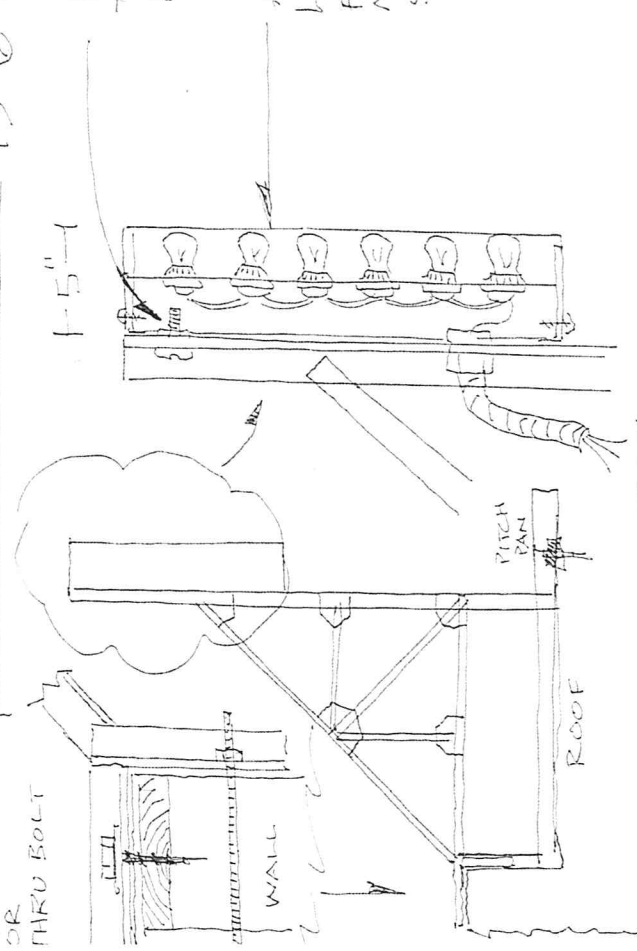

ALL EXPOSED NEON  
SIGNS U/L LABELED

BREWERY

13' 6"

30"

LETTER BACK IS HARD FASTENED TO 1/2" X 1/2" X 3/16 ANGLE IRON TRUSS FRAME PRIMED AND PAINTED TO LOOK LIKE RUST

ALUMINUM "H" BOX STYLE CHANNEL LETTERS W/ LED CLEAR BULBS 11 WATT FAUX PAINTED TO BE GALVANIZED METAL WITH HINTS OF FADED RED PAINT. SIGN IS U/L LABELED

LAG BOLT OR THRU BOLT

120 V  
JUMPER TO NEXT LETTER  
IN LIQUID TIGHT CONDUIT

FLAT CUT OUT ALUMINUM PLATE PAINTED w/  
 MODERN MASTERS "RUST" FAUX PAINT  
 STUD MOUNTED w/ ORANGE LED HALO

LED POWER SUPPLY  
 BEHIND WALL IN  
 U/L ENCLOSURE w/  
 DISCONNECT SWITCH

.080 ALUMINUM REVERSED CHANNEL LETTERS  
 PAINTED BRIGHT RED  
 18MM ROSE NEON EXPOSED SKELETAL STYLE.  
 ALL CONNECTIONS MADE THRU P/K HOUSINGS.

LETTERS BOLTED TO SIGN CABINET w/ 1/4 x 20 x 1" BOLTS.  
 SIGN CABINET: STEEL FRAME w/.063 BRIGHT RED  
 ALUMINUM SKIN, PAINTED GRAPHICS IN WHITE  
 "BURGER COMPANY" w/ 15 MM WHITE NEON  
 120V NEON TRANSFORMER HOUSED IN  
 SIGN CABINET w/ DISCONNECT SWITCH  
 \* SIGN IS U/L LABELED

109 5 MAIN ST. MANSFIELD 76063

ALUMINUM PAN CUTOUT W/ REVERSE CHANNEL  
 PAINTED IN DETAIL  
 SKELETAL NEON MOUNTED TO BORDER OF  
 SODA JERK. 4 ANIMATED ICE CREAM BALLS.  
 FREE FLYING BALLS AND ARM ARE SUPPORTED  
 BY AN ANGLE IRON FRAME PAINTED TO MATCH BUILDING.  
 SIGN CABINET W/ RADIUS BULL NOSE ENDS.  
 FULLY CONTAINS ALL TRANSFORMERS ETC.  
 AND WIRING. WITH A DISCONNECT SWITCH.  
 ALL NEON CONNECTIONS ARE MADE THRU P/K  
 HOUSINGS WIRED FROM WITH IN.  
 \* GRAPHICS ARE HIGH GLOSS ENAMEL TO RESEMBLE  
 PORCELAIN ENAMEL  
 SIGN IS W/L LISTED.